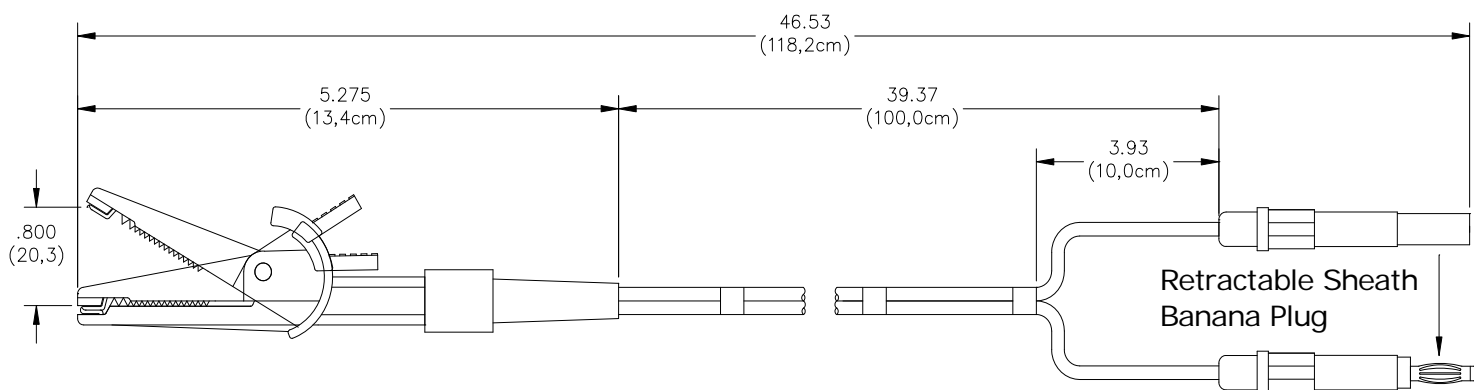

**Model 6730**  
**Wide Jaw Kelvin Lead Set****Features**

- True wire four wire lead set with gold plated alligator clips that open to a wide .800" (20.3mm).
- Long leads, over 46" (188 cm).
- Standard banana plugs with retractable sheath allows versatility in connecting to equipment.
- Color coded for easy source and sense identification.

**Materials**

Alligator Contacts:	Gold Plated Brass
Banana Plugs:	Nickel Plated Beryllium Copper
Spring:	Steel
Insulation:	Nylon 65, Nylon 6, Lucel, PVC
Wire:	Silicone

**Ratings**

Operating Voltage:	33 Vrms / 70 Vdc Max.
Current:	2A Max.
Temperature:	-10° to +55°C

All dimensions are in inches. Tolerances (except noted): .xx = ±.02" (.51 mm), .xxx = ±.005" (.127 mm). All specifications are to the latest revisions. Specifications are subject to change without notice. Registered trademarks are the property of their respective companies.