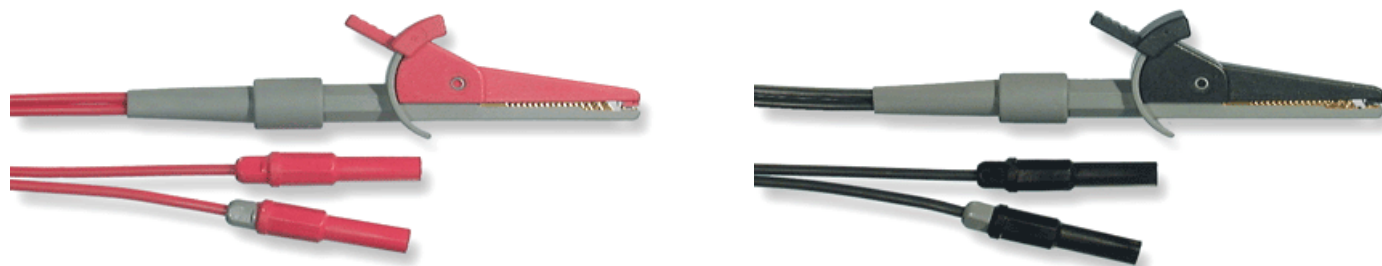

**Model 6730**  
**Wide Jaw Kelvin Lead Set****Features**

- True wire four wire lead set with gold plated alligator clips that open to a wide .800" (20.3mm).
- Long leads, over 46" (188 cm).
- Standard banana plugs with retractable sheath allows versatility in connecting to equipment.
- Color coded for easy source and sense identification.

**Materials**

Alligator Contacts:	Gold Plated Brass
Banana Plugs:	Nickel Plated Beryllium Copper
Spring:	Steel
Insulation:	Nylon 65, Nylon 6, Lucel, PVC
Wire:	Silicone

**Ratings**

Operating Voltage:	33 Vrms / 70 Vdc Max.
Current:	2A Max.
Temperature:	-10° to +55°C