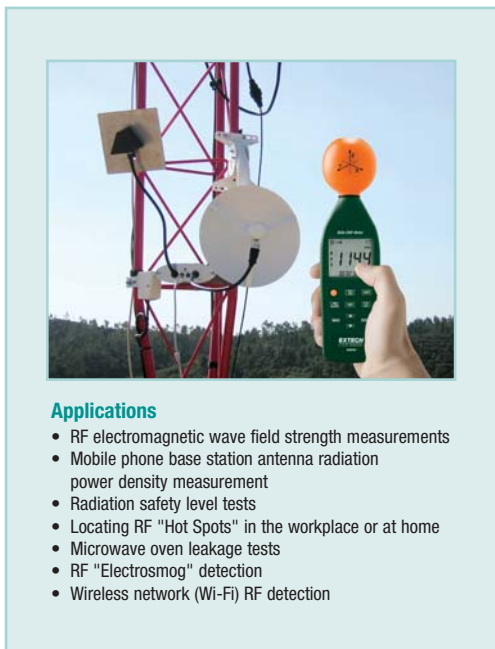

8GHz RF EMF Strength Meter

High Frequency measurement for EMF

Monitor high frequency radiation in the 10MHz to 8GHz frequency range

Features:

- For electromagnetic field strength measurement including mobile phone base station antenna radiation, RF power measurement for transmitters, wireless LAN (Wi-Fi) detection/installation, wireless communication applications (CW, TDMA, GSM, DECT) and microwave leakage
- Measurement optimized for 900MHz, 1800MHz, 2.7GHz, 3.5GHz and 8GHz
- Non-directional (isotropic) measurement with three-channel (triaxial) measurement probe
- Max Hold and Average functions
- Manual store/recall up to 99 sets
- Level exceed audible alarm with user selectable threshold
- Complete with 9V battery and carrying case

Applications

- RF electromagnetic wave field strength measurements
- Mobile phone base station antenna radiation power density measurement
- Radiation safety level tests
- Locating RF "Hot Spots" in the workplace or at home
- Microwave oven leakage tests
- RF "Electromog" detection
- Wireless network (Wi-Fi) RF detection

Specifications	
Sensor Type	Electric Field
Frequency Range	10MHz to 8GHz (optimized for 900MHz, 1800MHz, 2.7GHz, 3.5GHz & 8GHz)
Units of Measure	mV/m, V/m, μA/m, mA/m, μW/m², mW/m², W/m², μW/cm², mW/cm²
Measuring Ranges	20mV/m to 108.0V/m 53μA/m to 286.4mA/m 1μW/m² to 30.93W/m² 0μW/cm² to 3.093mW/cm²
Resolution	0.1mV/m, 0.1μA/m, 0.1μW/m², 0.001μW/cm²
Audible Alarm	Adjustable threshold with On/Off
Memory	Manual store/recall of 99 sets
Dimensions	2.6x2.4x9.7" (67x60x247xmm)
Weight	8.8oz (250g)

Ordering Information:

480846 .....RF Electromagnetic Field Strength Meter