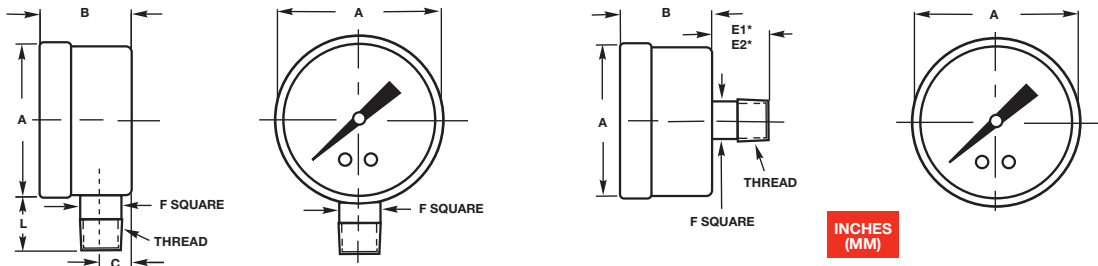

ACCURACY: $\pm 3-2-3\%$ (Grade B)

BOURDON TUBE: Phosphor bronze

WINDOW: Glass except 1-1/2" is polycarbonate

MOVEMENT: Brass

DIAL: Galvalume with white background and black markings

POINTER: Aluminum, painted black (optional lazy hand or tattle pointer for 2-1/2" and 3-1/2" versions)

CASE: Black painted steel

CONNECTION: Brass, center-back or lower mount
1/8-27 NPT for 1-1/2" and 2"; 1/4-18 NPT for 2" through 4-1/2"

Other sizes, ranges, and mounting configurations are available for OEM quantities. Custom dials are also available.

Model P-500
Center-Back Mount (left)
and Lower Mount

INCHES (MM)

Dimensions – P-500									
Model Number	Dial Sizes	Unit	A	B	C	E1	E2	F	L
P-500	1-1/2"	inches	1.64	.92	.34	.62	-	.44	.55
		mm	41.66	23.37	8.66	15.75	-	11.18	13.97
	2"	inches	2.16	1.15	.40	.84	.90	.55	.87
		mm	54.86	29.21	10.16	21.34	22.86	13.97	22.10
	2-1/2" LM	inches	2.73	1.15	.39	.48	.25	.82	-
		mm	69.34	29.21	9.91	12.19	6.35	20.83	-
	2-1/2" CBM	inches	2.49	1.21	1.22	-	.28	.84	-
	mm	63.25	30.73	30.99	-	7.11	21.34	-	
3-1/2" LM	inches	3.53	1.17	.40	-	.24	.83	-	
	mm	89.66	29.72	10.16	-	6.10	21.08	-	
4-1/2" LM	inches	4.80	1.12	.38	-	.45	1.10	-	
	mm	121.92	28.45	9.65	-	11.43	27.94	-	