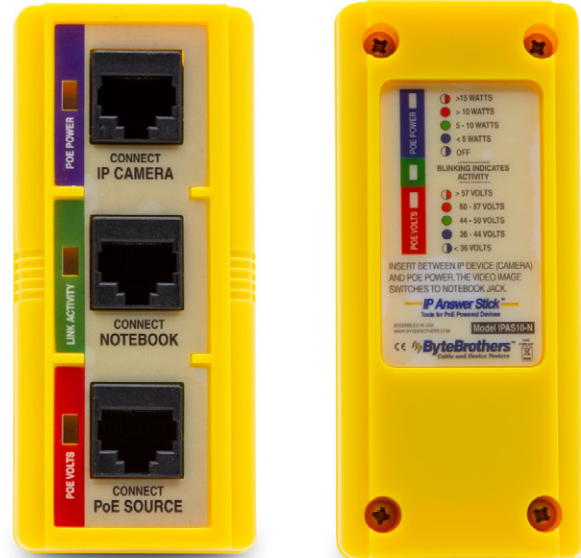

# IPAS10-N IP Answer Stick IP Camera PoE Tester

## A must have tool for IP Camera installers

### Features:

- Passes POE power through to the camera and has a port to connect your notebook computer
- In line Laptop connection for configuring/troubleshooting PD devices
- Align/focus an IP camera on the jobsite using a laptop and camera software
- Configure a router at the router location
- Configure an access point at its location
- Color LEDs indicate PoE volts, watt draw and link activity
- No battery required
- 1 year warranty