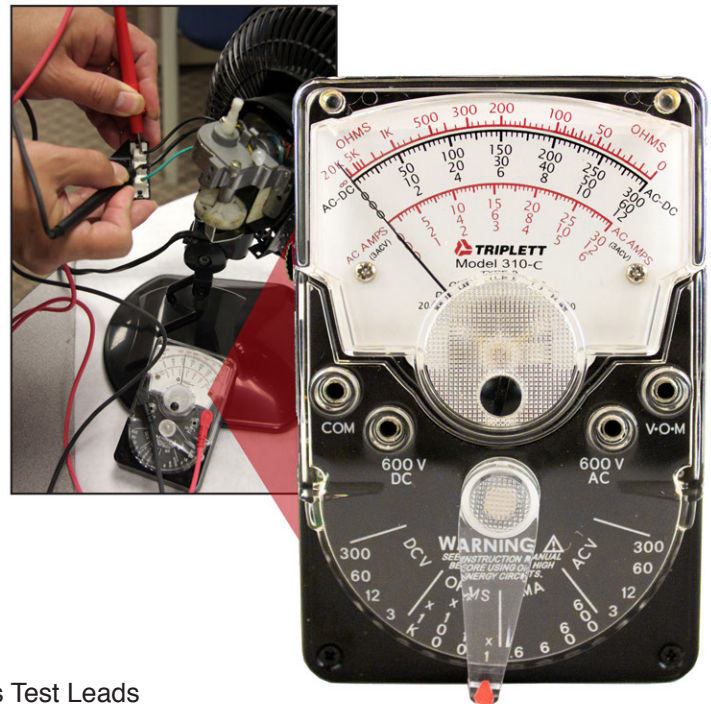

310 Series Analog Meters

Legacy Analog Meters delivering quality and precision for over 70 years

Features:

- 18 Ranges and Functions
- AC/DC Voltage Measurement to 1200V (3018, 3022)
- 3022 and 3067 are designed for the telephone industry and feature a polarity switch
- Measures 20,000 ohms per volt DC and 5,000 ohms per volt AC
- Diode overload protection against damage to the meter movements caused by accidental overloads
- The fuse and batteries can be easily replaced by removing the back cover
- Small enough to be carried in your tool box, glove compartment, brief case, or shirt pocket with all the versatility and performance of larger, more expensive bench-size models
- Includes test leads, alligator clips and batteries
- Drop resistant high impact case
- Fused Resistance ranges
- 3-year warranty

310 Series Analog Meters

Legacy Analog Meters delivering quality and precision for over 70 years

Specifications

	Model 310 (PN 3018)	Model 310-C (PN 3022)	Model 310-TEL (PN 3067)	Accuracy
	Range	Range	Range	
Total Ranges	18	18	16	
AC Voltage	3V, 12V, 60V, 300V, 1200V (5k Ω /Volt)	3V, 12V, 60V, 300V, 600V (15k Ω /Volt)	3V, 15V, 60V, 300V (5k Ω /Volt)	$\pm 4\%$ FS
DC Voltage	3V, 12V, 60V, 300V, 1200V (20k Ω /Volt)	3V, 12V, 60V, 300V, 600V (20k Ω /Volt)	3V, 15V, 60V, 300V (20k Ω /Volt)	$\pm 3\%$ FS
DC Current	0.6mA, 6mA, 60mA, 600mA	0.6mA, 6mA, 60mA, 600mA	0.6mA, 6mA, 60mA, 600mA	$\pm 3\%$ FS
Resistance	20k Ω , 200k Ω , 2M Ω , 20M Ω	20k Ω , 200k Ω , 2M Ω , 20M Ω	20k Ω , 200k Ω , 2M Ω , 20M Ω	$\pm 3\%$
Polarity reversing	—	Switchable	Switchable	
Fuse	Littlefuse 217.063, 1/6A, 250V, 5 x 20mm	Littlefuse 217.063, 1/6A, 250V, 5 x 20mm	Littlefuse 217.063, 1/6A, 250V, 5 x 20mm	
Dimensions	2.75 x 1.3 x 4.25" (69.8 x 33 x 108mm)	2.75 x 1.3 x 4.25" (69.8 x 33 x 108mm)	2.75 x 1.3 x 4.25" (69.8 x 33 x 108mm)	
Weight	7.2 oz. (204g)	7.2 oz. (204g)	7.2 oz. (204g)	