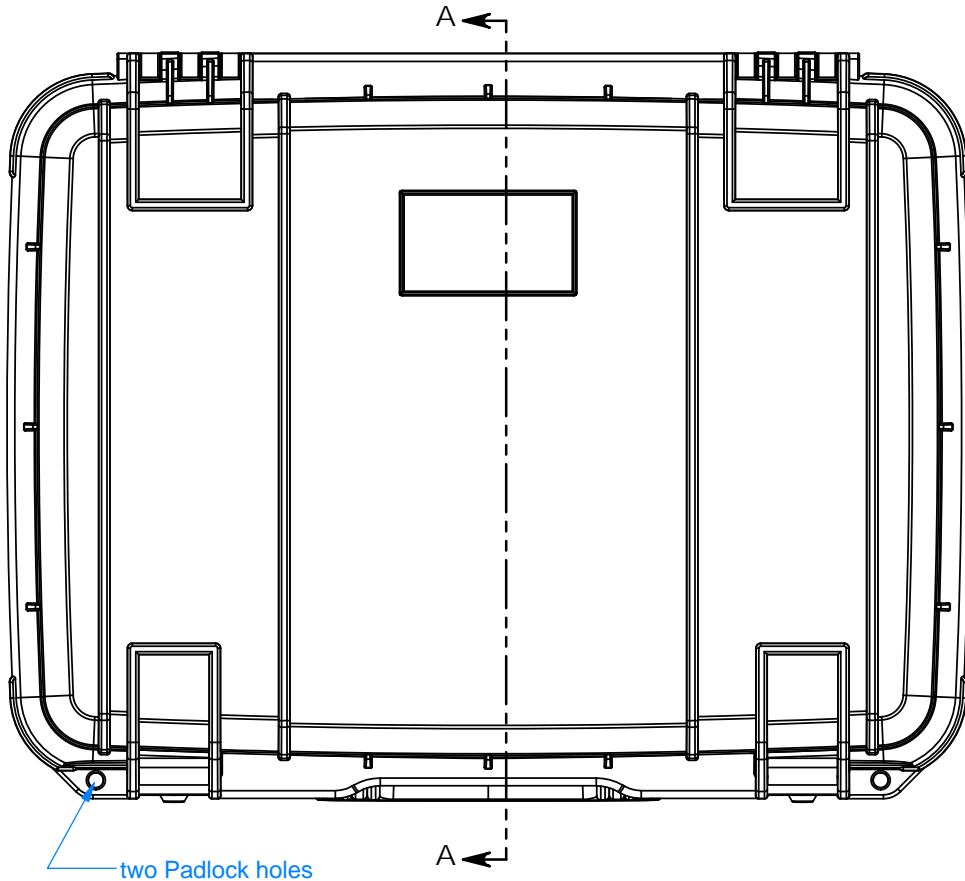

# SE710XCC

**SECTION A-A**

**NOTES:**

- 1) Tray holds upto 15.9" X 11.6" X 2.3" laptop.
- 2) Computer rests in shock absorbing tray with tie-down strap.
- Three 1 1/8" deep Under-compartments for DVDs, CDs, external drives.
- One side compartment for ac adaptor, ethernet cable, phone cord, mouse.
- Lid Organizer holds pens, pencils, calculator, 8x12 file folders, business cards.