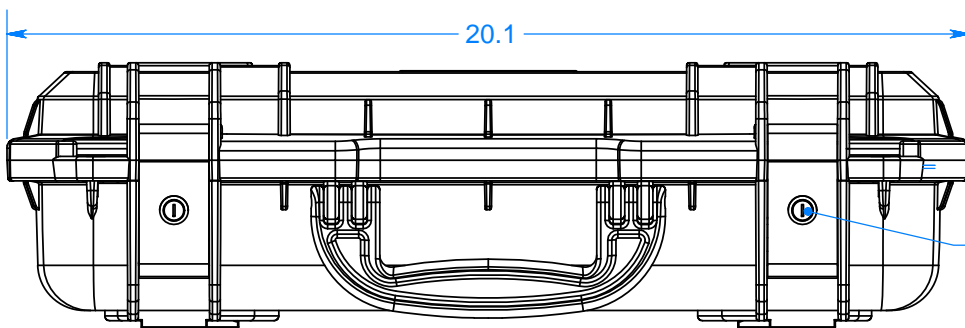

# SE710XCC

**SECTION A-A**

**NOTES:**

- 1) Tray holds upto 15.9" X 11.6" X 2.3" laptop.
- 2) Computer rests in shock absorbing tray with tie-down strap.
- Three 1 1/8" deep Under-compartments for DVDs, CDs, external drives.
- One side compartment for ac adaptor, ethernet cable, phone cord, mouse.
- Lid Organizer holds pens, pencils, calculator, 8x12 file folders, business cards.