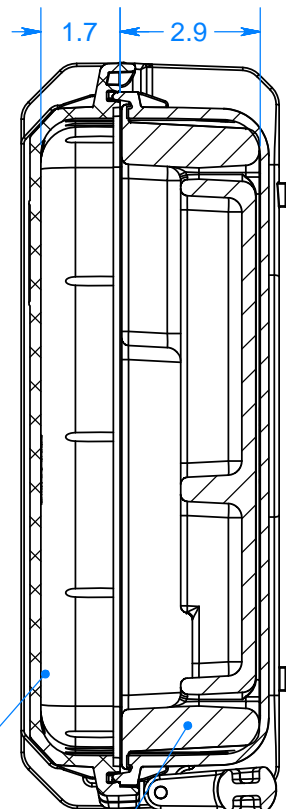

# SE710XCC

**SECTION A-A**

**NOTES:**

- 1) Tray holds upto 15.9" X 11.6" X 2.3" laptop.
- 2) Computer rests in shock absorbing tray with tie-down strap.
- Three 1 1/8" deep Under-compartments for DVDs, CDs, external drives.
- One side compartment for ac adaptor, ethernet cable, phone cord, mouse.
- Lid Organizer holds pens, pencils, calculator, 8x12 file folders, business cards.