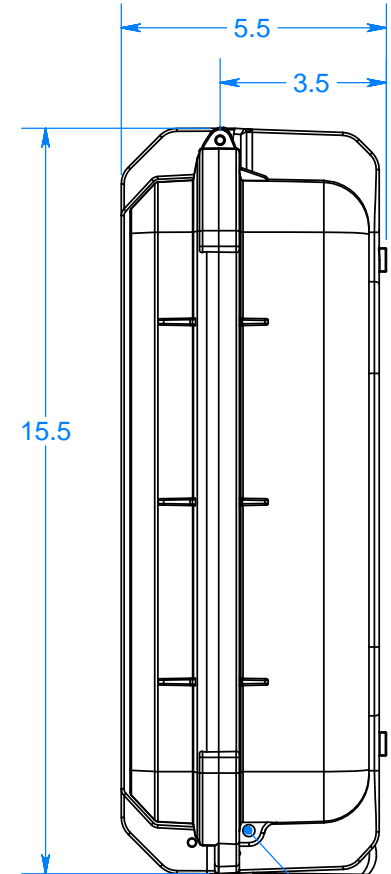

# SE710XCC

**SECTION A-A**

**NOTES:**

- 1) Tray holds upto 15.9" X 11.6" X 2.3" laptop.
- 2) Computer rests in shock absorbing tray with tie-down strap.
- Three 1 1/8" deep Under-compartments for DVDs, CDs, external drives.
- One side compartment for ac adaptor, ethernet cable, phone cord, mouse.
- Lid Organizer holds pens, pencils, calculator, 8x12 file folders, business cards.