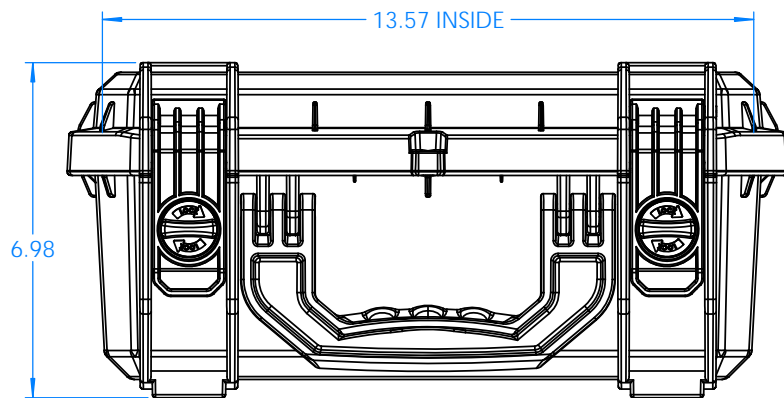

530PL Optional latches with plastic lock

530ML Optional latches with plastic lock

**NOTES:**

- 1) Max. usable inside dimensions are: 13.5" X 9.9" X 6" (5.9" to top of bosses)
- 2) With Metal Lock Latches p/n 530ML and Plastic Lock Latches p/n 530PL are optional.
- 3) Dimensions to bottom of panel flange.
- 4) Bosses on bottom use a 1/4" self tapping screw. Bosses on the top use a #10 self tapping screw.