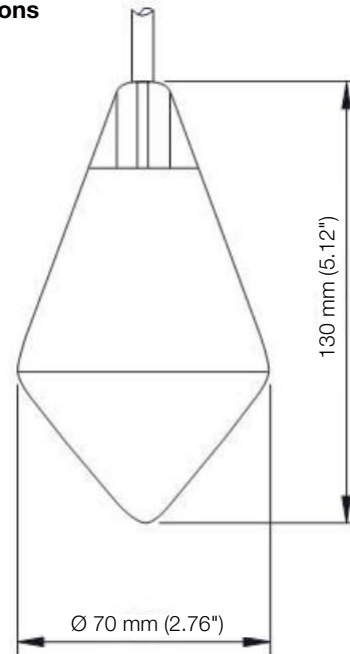

Polypropylene Float Level Switch

for Start/Stop Pump Control

measuring
•
monitoring
•
analyzing

NAB

- Polypropylene Float
- 10 or 30 ft. Neoprene Cable
- Max. Pressure: 50 PSIG (3.5 bar)
- Max. Temperature: 185 °F (85 °C)
- Media Density: 0.7...1.15 S.G.
- SPDT Mechanical Switch Changeover Contact
- Connectable as N/C or N/O

The KOBOLD NAB Series float level switch for liquids provides mercury-free level switching for tank applications requiring high current capability. With such capacities, pumps may be directly controlled in many applications. This float-type, tilt level switch for stop/start pump control features an industrial-quality polypropylene float with an SPDT mechanical switch, connectable as normally closed (N/C) or normally open (N/O), with IP68 protection. It comes with a Neoprene®-jacketed, three-conductor cable in standard lengths of 10' or 30', with custom cable lengths available on request.

Specifications

- Float Material:** Polypropylene
- Cable:** 10' or 30', Neoprene® (3-conductor)
(Neoprene® is not recommended for certain highly corrosive or solvent-based applications)
- Max. Pressure:** 50 PSIG (3.5 bar)
- Max. Temperature:** 185 °F (85 °C)
- Media Density:** 0.7...1.15 SG (kg/dm³)
- Contact:** SPDT Mechanical Switch Changeover, Connectable as N/O or N/C, Mercury Free
- Switch Capacity:** Max. 250 VAC 50/60 Hz, 20A Resistive Load, 8A Inductive Load
- Weight:** Approx. 1 lb (0.45 kg) with 10' Cable
Approx. 2.7 lbs (1.22 kg) with 30' Cable
- Switching Angle:** Approx. +55° to Activate, -55° to Deactivate
(Angles vary per installation, comparison use only)
- Protection Class:** IP 68
- Optional:** Ballast weight, loaded resin, 175 g

Dimensions

Order Details

Model	Description
NAB-W03	Conical Float, 10 ft. Neoprene Cable
NAB-W10	Conical Float, 30 ft. Neoprene Cable
NAB-BALLAST	Optional Ballast Weight

*Longer cable lengths are available upon request, consult factory