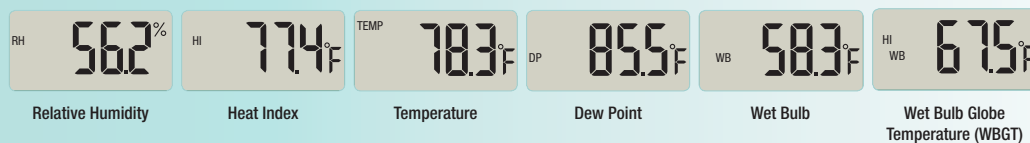

RH25 Heat Index Psychrometer

Extech's pocket-sized Heat Index Psychrometer Pen easily monitors Heat Index during hot humid days to prevent heat stroke during outdoor activities, sporting events or, indoor workplace. Its pen-sized design makes it convenient to fit into your pocket and carry it wherever you go!

Measurement/Calculation modes:

Features

- Heat Index measures how hot it feels when Humidity is combined with temperature, air movement, and radiant heat. Wet Bulb Globe Temperature (WBGT) considers the effects of temperature, humidity, and direct or radiant sunlight
- Built-in multiparameter sensor measures Heat Index, WBGT, Humidity, Ambient Temperature, Temperature, Dew Point and Wet Bulb
- User Programmable Heat Index/WBGT alarm
- Min/Max/Average
- Data Hold
- Auto power off with disable
- Complete with CR2032 battery

Specifications	Range	Resolution	Basic Accuracy
Temperature	-4 to 122°F (-20 to 50°C)	0.1°F/°C	±1°F/0.6°C
Relative Humidity	0 to 99.9%RH	0.1%RH	±3%RH
Wet Bulb	-4 to 122°F (-20 to 50°C)	0.1°F/°C	
Dew Point	-108.4 to 122°F (-78 to 50°C)	0.1°F/°C	
Heat Index	-50.8 to 401°F (-46 to 205°C)	0.1°F/°C	
WBGT	-13 to 130°F (-25 to 54.5°C)	0.1°F/°C	
Dimensions	5.5x1.4x0.7" (140x35x18mm)		
Weight	1.8oz (50g)		