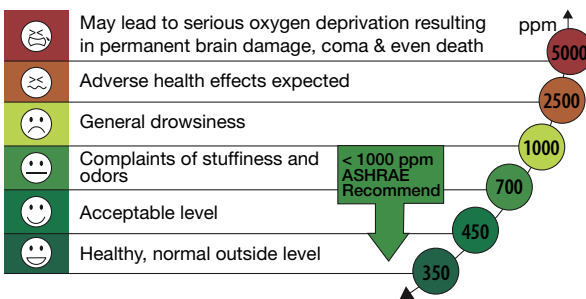

## CO220 Desktop Indoor Air Quality CO<sub>2</sub> Monitor

**Measures Carbon Dioxide (CO<sub>2</sub>), Air Temperature and Humidity, plus calculates Dew Point and Wet Bulb. User settable high/low alarm function is perfect for monitoring air quality and insuring proper air ventilation in conference rooms, schools, greenhouses, factories, hotels, hospitals and anywhere that high levels of carbon dioxide are generated.**

### Features

- Displays Carbon Dioxide (CO<sub>2</sub>) concentrations
- Maintenance free NDIR (non-dispersive infrared) CO<sub>2</sub> sensor
- Carbon Dioxide reading displayed in ppm with six facial icons indicating indoor quality levels (illustrated below)
- Audible CO<sub>2</sub> warning alarm when concentration level exceeds high or low user set point
- Displays Year, Month, Day, and Time
- Min/Max CO<sub>2</sub> value recall function
- Calculates Dew Point and Wet Bulb values
- Calculates statistical weighted averages of TWA (8 hour Time Weighted Average) and STEL (15 minute Short Term Exposure Limit)
- lps% (Liters per second per person) and cfm/p (cubic feet per minute per person)
- Automatic Baseline Calibration function
- Manually store/recall 99 readings
- Complete with AC adaptor

### Carbon Dioxide (CO<sub>2</sub>) Concentration Levels

*Time Weighted Average exposure Limit <8 Hours*

Specifications	Range	Resolution
Carbon Dioxide (CO <sub>2</sub> )	0 to 9,999ppm	1ppm
Temperature	14 to 140°F (-10 to 60°C)	0.1°F/°C
Humidity	0.1 to 99.9%RH	0.1%RH
Dew Point	-94 to 140°F (-70 to 60°C)	0.1°F/°C
Wet Bulb	14 to 140°F (-10 to 60°C)	0.1°F/°C
lps%	-1428 to 51 lps%*	1%
cfm/p	-30 to 1 cfm/p*	1 cfm/p
Dimensions	6.1 x 3.4 x 3.2" (155 x 87 x 81mm)	
Weight	5.8oz (165g)	