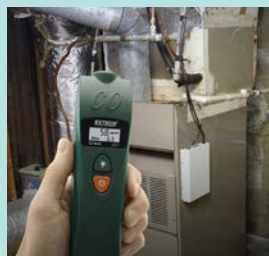

CO15 Carbon Monoxide (CO) Meter

Check CO levels up to 999ppm with the push of a button using Model CO15. An audible alarm indicator will continuously beep starting at 25ppm (preset warning level - value can be adjusted) and the display will flash until the CO level goes down to normal range. A backlight on the display can be used for low light areas. The meter comes complete with batteries, wrist strap, and pouch.

Applications:

- Ambient air safety checks on residential appliances
- HVAC service on furnaces and hot water heaters
- Home inspections
- Industrial environments where the accumulation of CO is possible

Features

- Dual LCD simultaneously displays Carbon Monoxide (CO) level and maximum CO reading taken from when the meter was powered on
- Long life electrochemical sensor
- Adjustable CO warning level at 25, 30, 35, 45, 50, 70, 100 and 200ppm (alarm is preset to 25ppm)
- Audible alarm when CO level reaches the warning set point level
- Choose from 3 calibration points: 0 (preset), 100, and 500ppm
- Backlit display feature for easy viewing in dimly lit areas
- Auto power off after 15 minutes
- Low battery indicator
- Complete with 3 AAA batteries, wrist strap and pouch